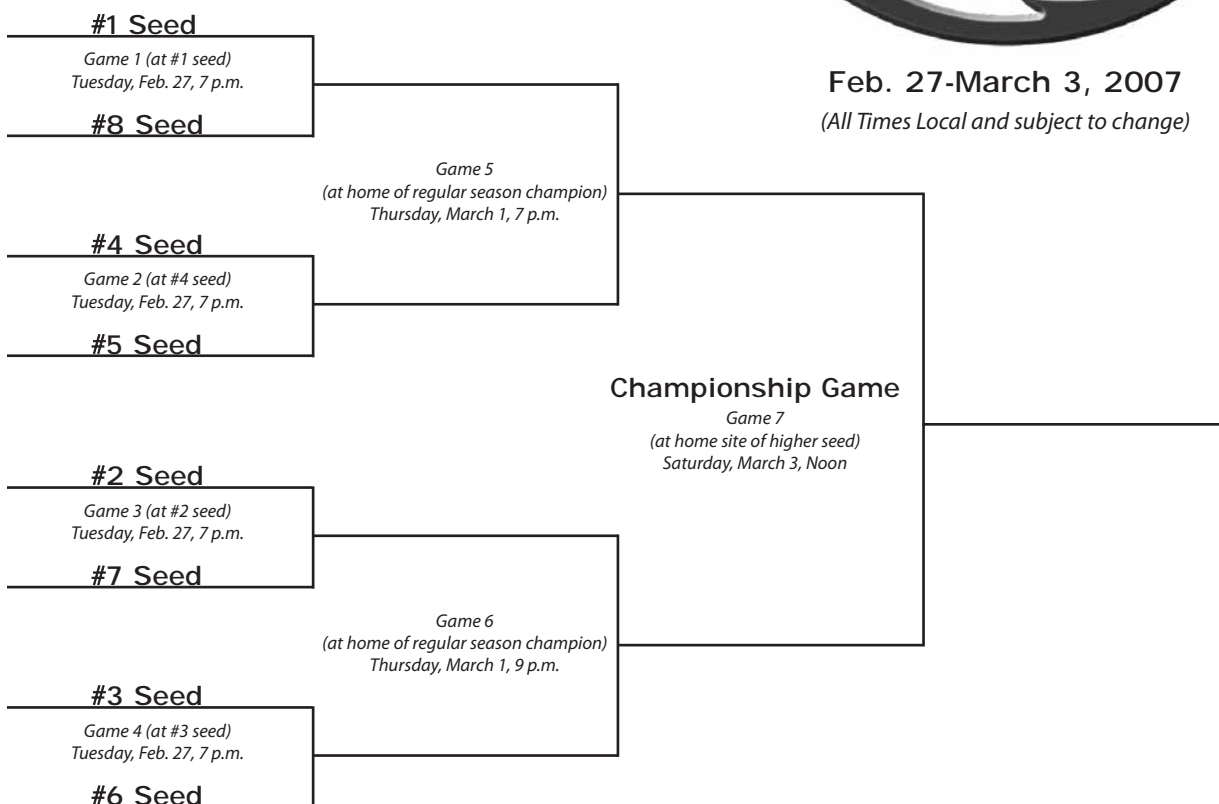

Feb. 27-March 3, 2007

(All Times Local and subject to change)